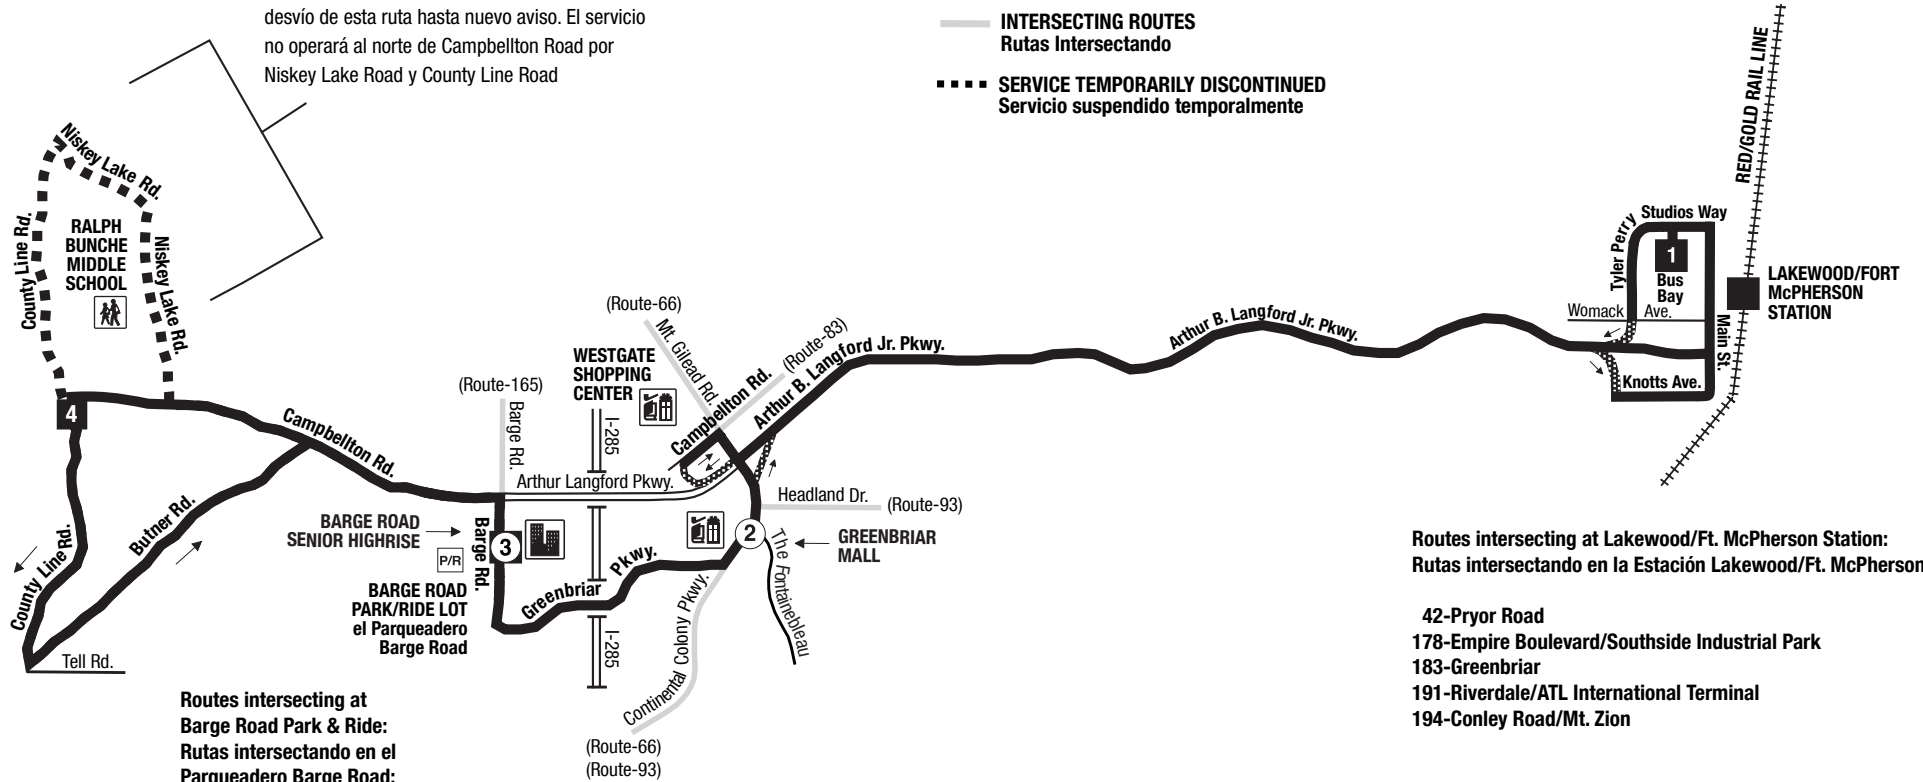

NOTE: Due to safety concerns regarding lane widths, this route is on detour until further notice. Service will not operate north of Campbellton Road along Niskey Lake Road and County Line Road at this time.

Debido a carriles angostos, se ha efectuado el desvío de esta ruta hasta nuevo aviso. El servicio no operará al norte de Campbellton Road por Niskey Lake Road y County Line Road

**NORTH
NORTE**

— INTERSECTING ROUTES
Rutas Intersectando

--- SERVICE TEMPORARILY DISCONTINUED
Servicio suspendido temporalmente

**Routes intersecting at
Barge Road Park & Ride:
Rutas intersectando en el
Parqueadero Barge Road:**

- 83-Campbellton Road
- 165-Fairburn Road
- 183-Greenbriar

**Routes intersecting at Lakewood/Ft. McPherson Station:
Rutas intersectando en la Estación Lakewood/Ft. McPherson:**

- 42-Pryor Road
- 178-Empire Boulevard/Southside Industrial Park
- 183-Greenbriar
- 191-Riverdale/ATL International Terminal
- 194-Conley Road/Mt. Zion